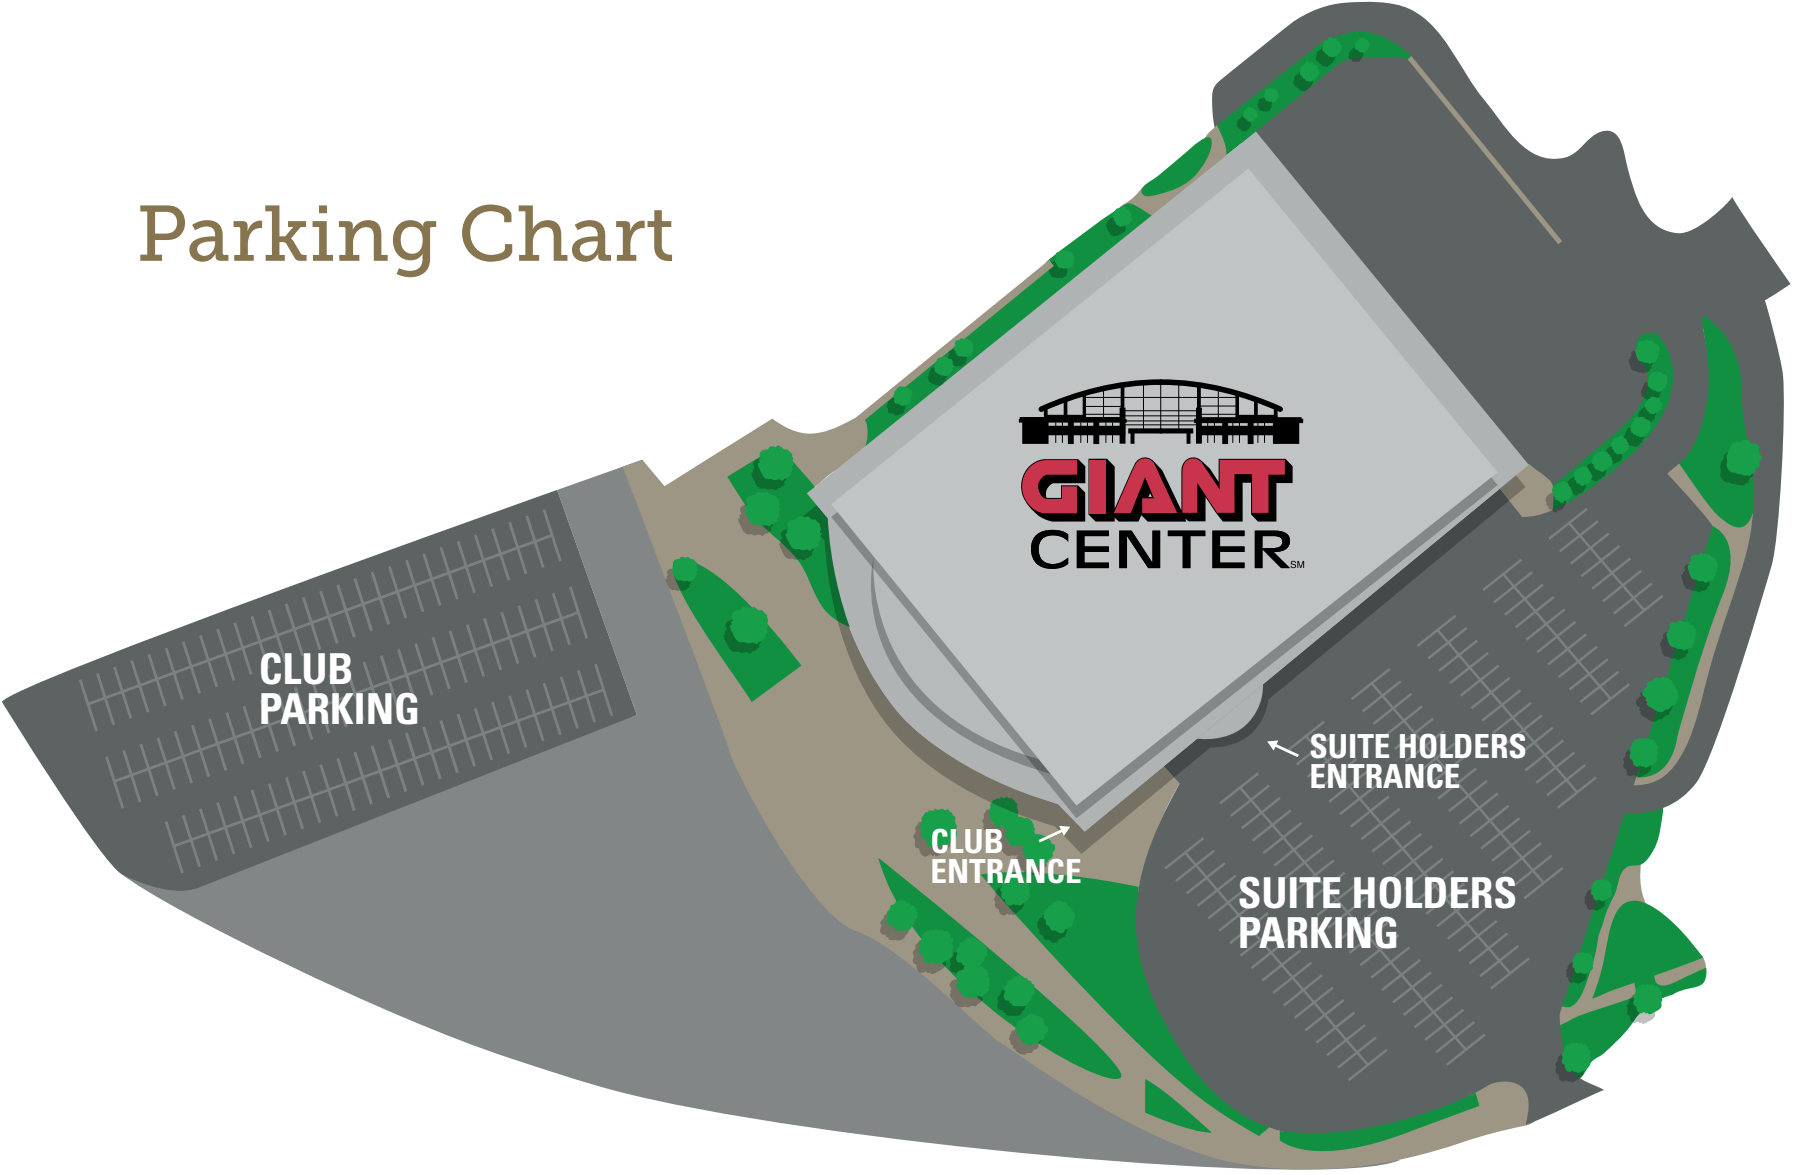

James C. Sprecher, CFP,
Laurie Sprecher-Gnall
Your Financial Community of Pa,
Inc.

Our Club Amenities

- Includes admission to all *Hershey Bears* regular season home games
- First option to purchase Club Seats for other *Giant Center* public ticketed events
- Designated Club Seat Membership Parking Lot (one parking pass per each pair of Club Seats purchased)
- Private Club Seat entrance
- Membership to the Bud Light Champions Club Lounge
- Private restrooms in the Bud Light Champions Club Lounge area
- TV monitors in the Bud Light Champions Club Lounge area
- Food & beverage service in the Bud Light Champions Club Lounge
- Over-sized, plush seating with a cup holder
- One complimentary *Hersheypark* summer season one-day admission pass per Club Seat

Giant Center Seating Chart

Suite Zones

- Zone 1
- Zone 2
- Zone 3
- Zone 4
- Zone 5
- Club Seating
- Men's Suite Restroom
- Women's Suite Restroom

Parking Chart

Past GIANT Center Events

50 Cent

American Idol