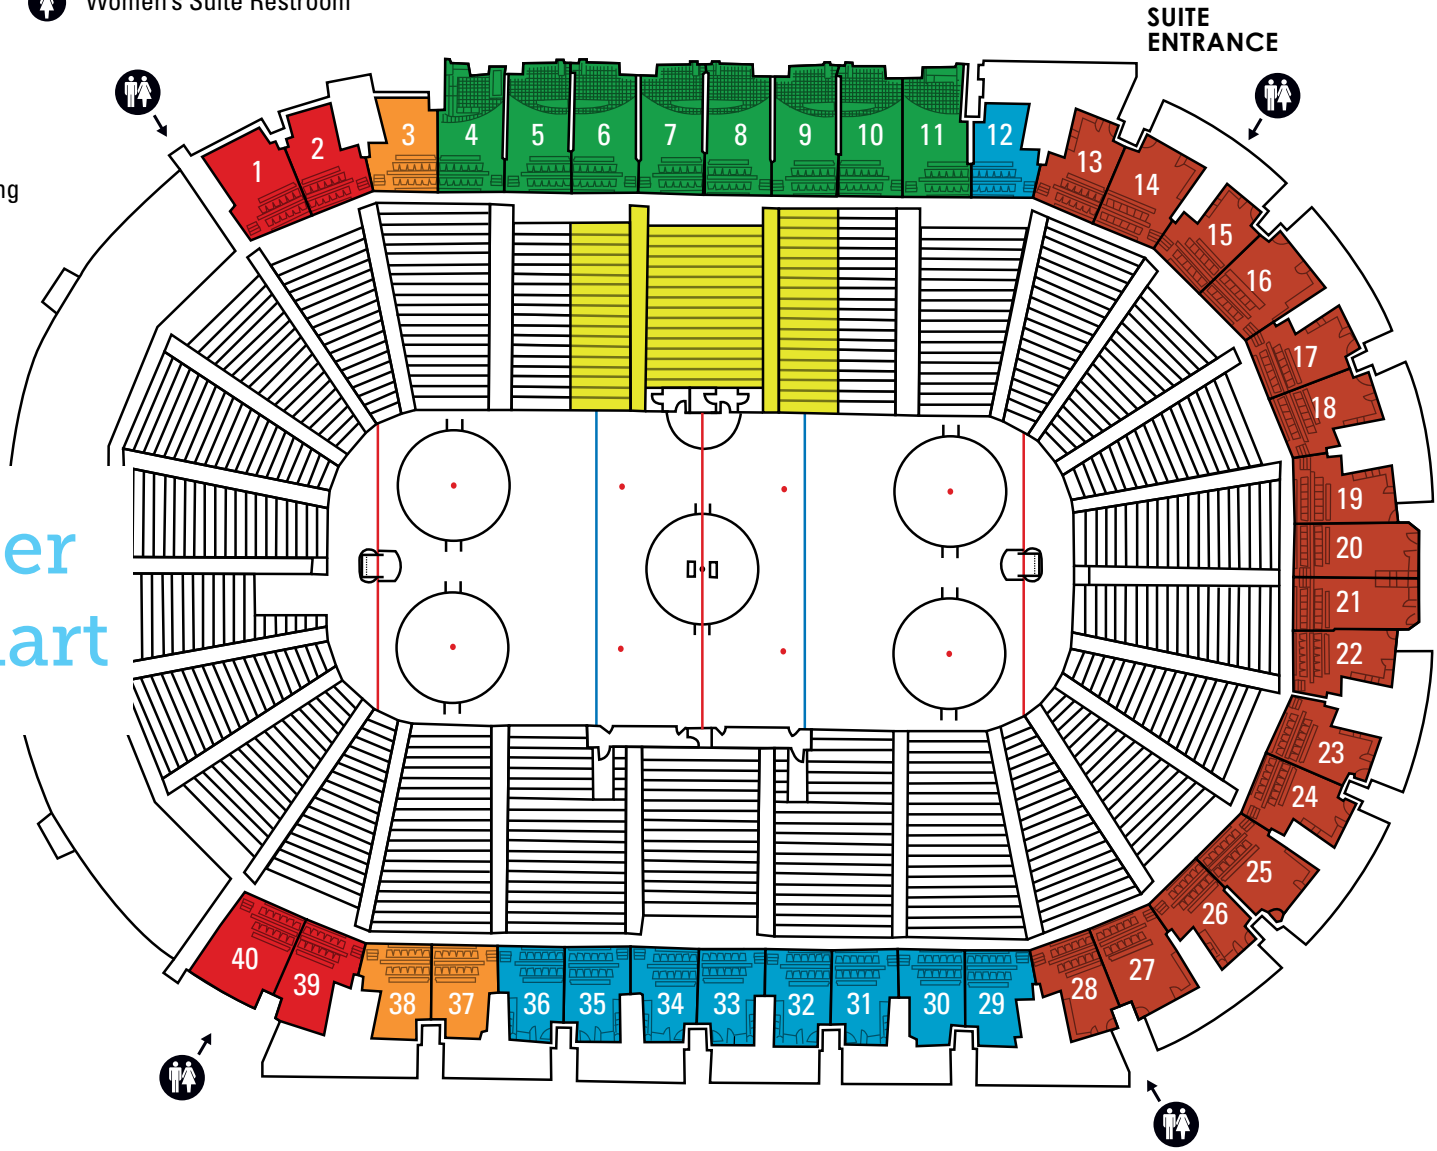

James C. Sprecher, CFP,
Laurie Sprecher-Gnall
Your Financial Community of Pa,
Inc.

Our Club Amenities

- Includes admission to all *Hershey Bears* regular season home games
- First option to purchase Club Seats for other *Giant Center* public ticketed events
- Designated Club Seat Membership Parking Lot (one parking pass per each pair of Club Seats purchased)
- Private Club Seat entrance
- Membership to the Bud Light Champions Club Lounge
- Private restrooms in the Bud Light Champions Club Lounge area
- TV monitors in the Bud Light Champions Club Lounge area
- Food & beverage service in the Bud Light Champions Club Lounge
- Over-sized, plush seating with a cup holder
- One complimentary *Hersheypark* summer season one-day admission pass per Club Seat

Giant Center Seating Chart

Suite Zones

- Zone 1
- Zone 2
- Zone 3
- Zone 4
- Zone 5
- Club Seating
- Men's Suite Restroom
- Women's Suite Restroom

Parking Chart

Past GIANT Center Events

50 Cent

American Idol