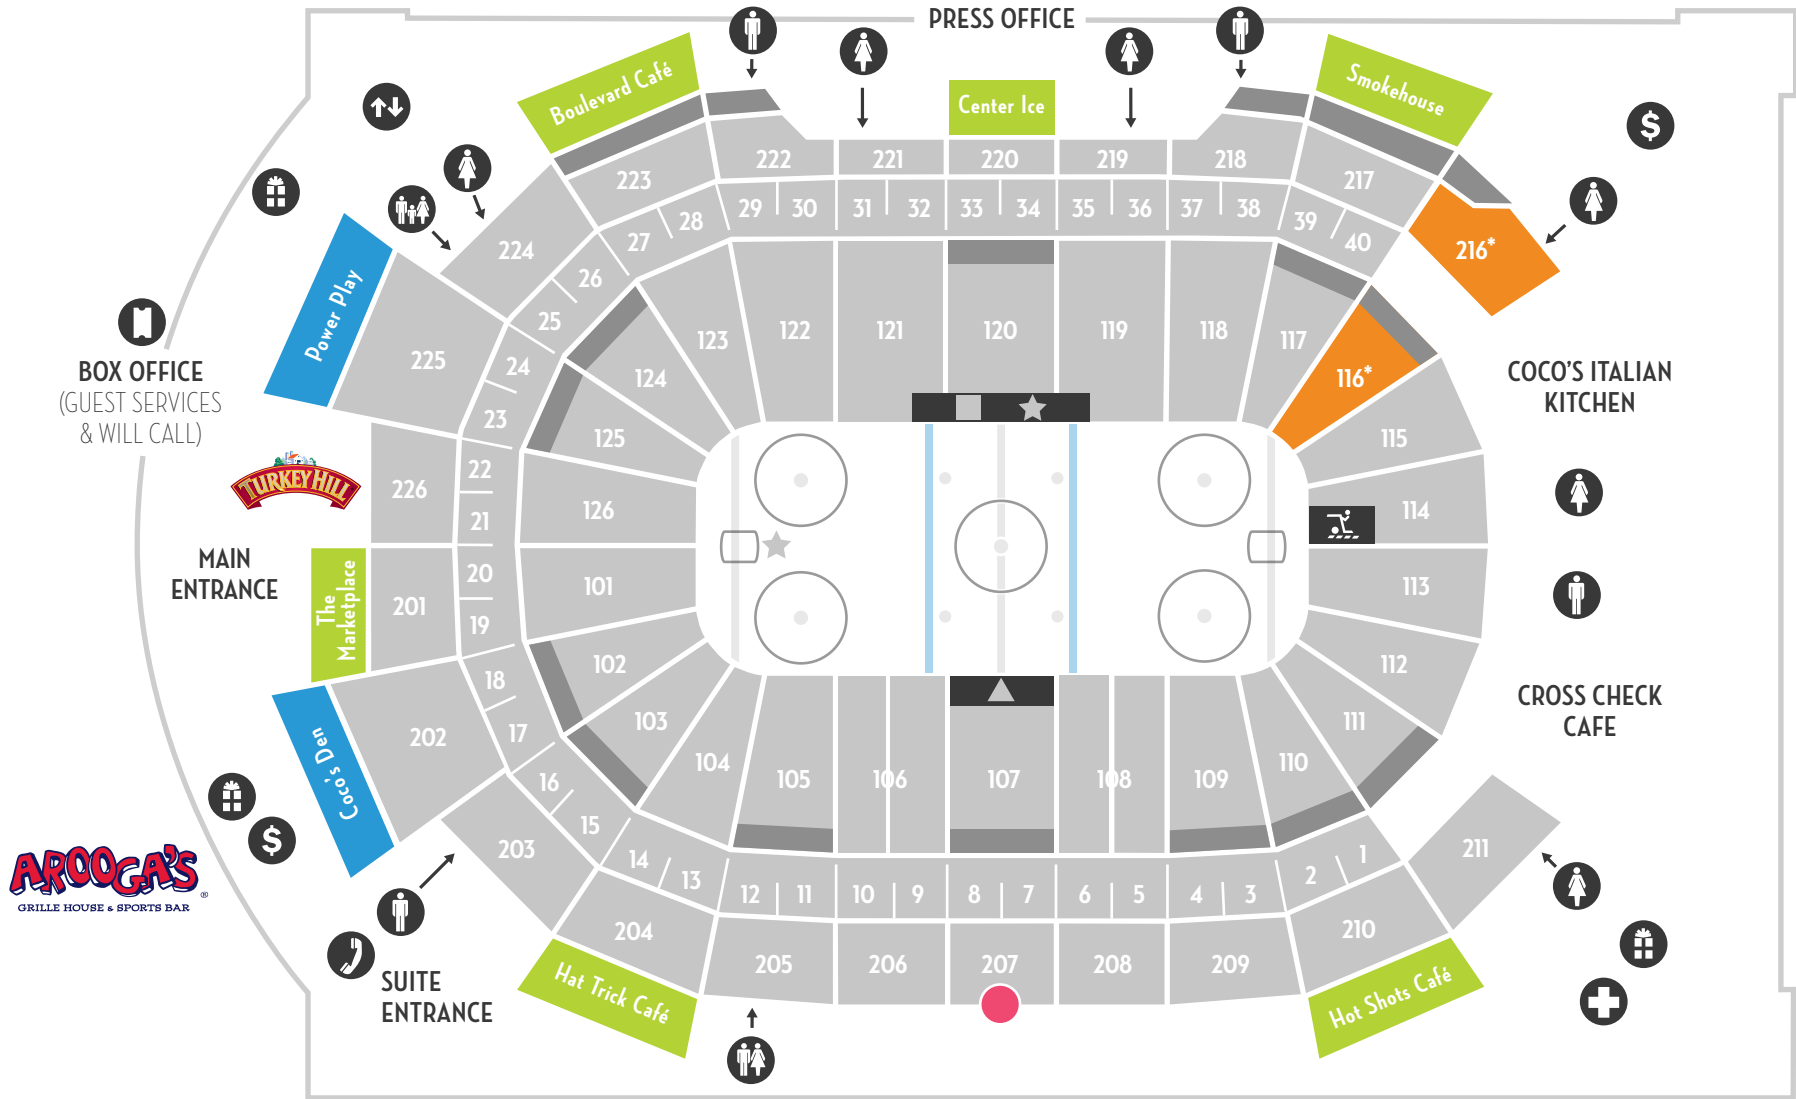

GIANT CENTER

CONCESSION LOCATIONS

- Food & Beverage Concessions
- Alcohol-Free Section
- Catering/Meeting Rooms
- Bud Light Champions Club

*Alcohol-Free Sections for Hershey BearsSM Games only