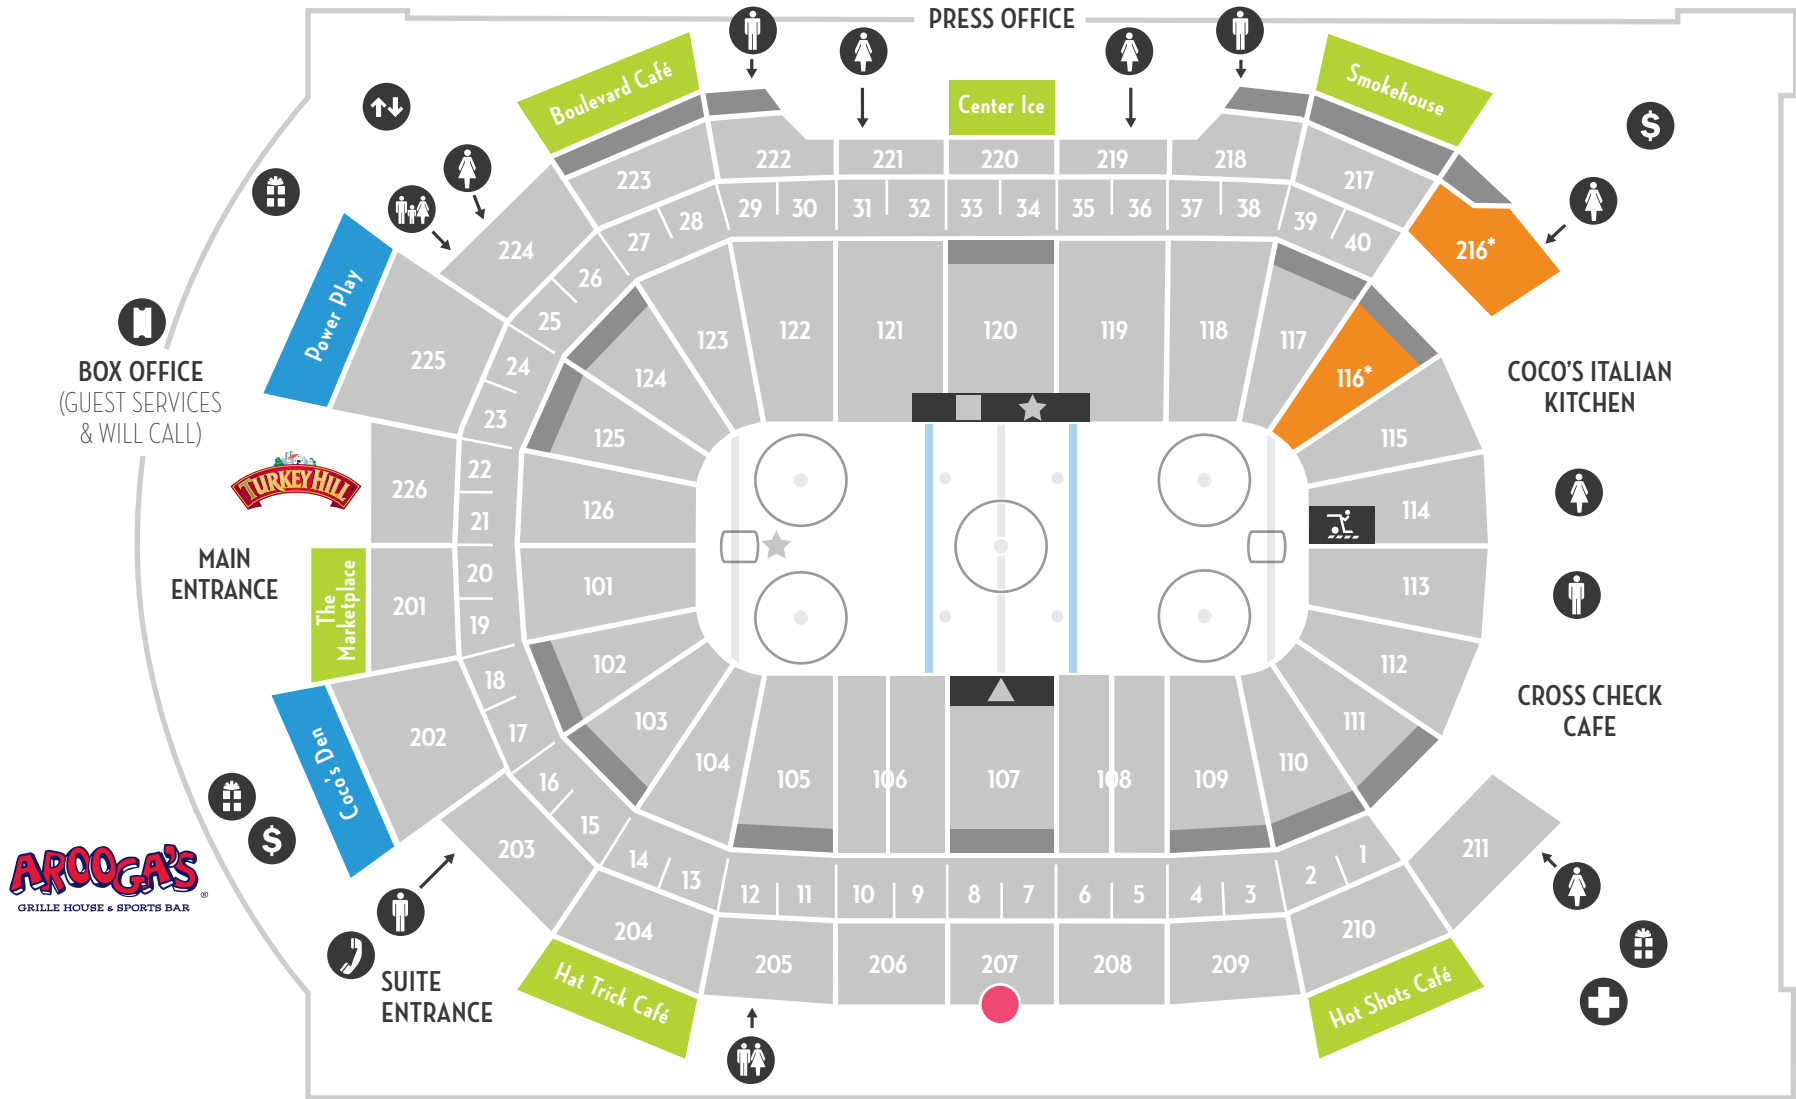

# GIANT CENTER

## CONCESSION LOCATIONS

- Food & Beverage Concessions
- Alcohol-Free Section
- Catering/Meeting Rooms
- Bud Light Champions Club

\*Alcohol-Free Sections for Hershey Bears<sup>SM</sup> Games only