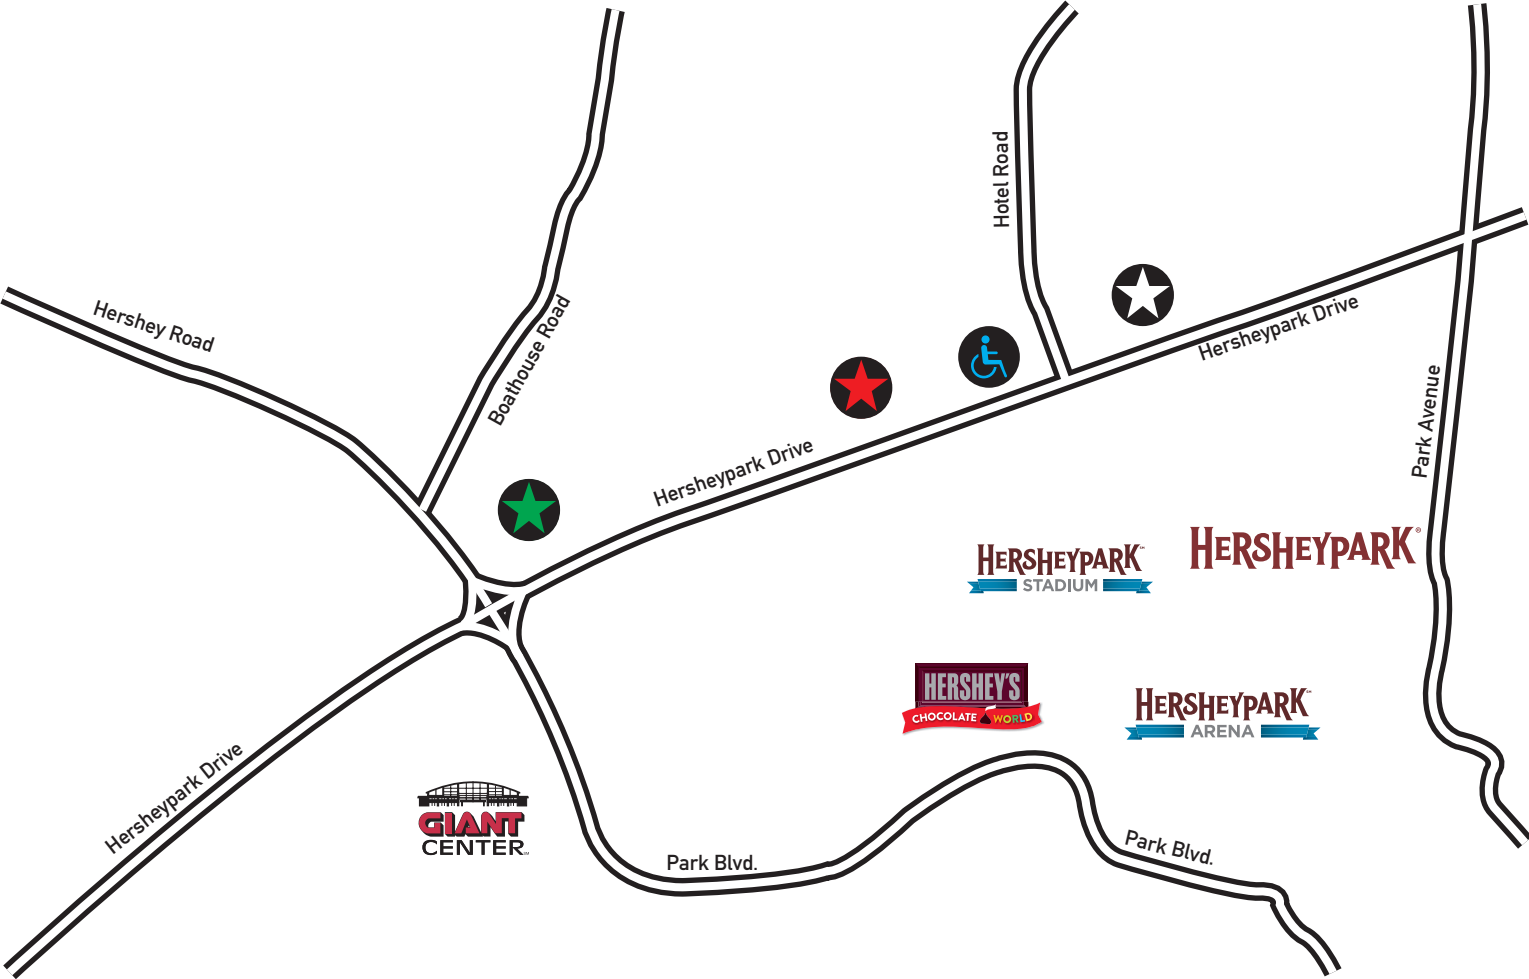

# CONCERT FIELD PARKING MAP

-  White Field Parking
-  Accessible Tailgate Area

-  Red Field Parking
-  Green Field Parking